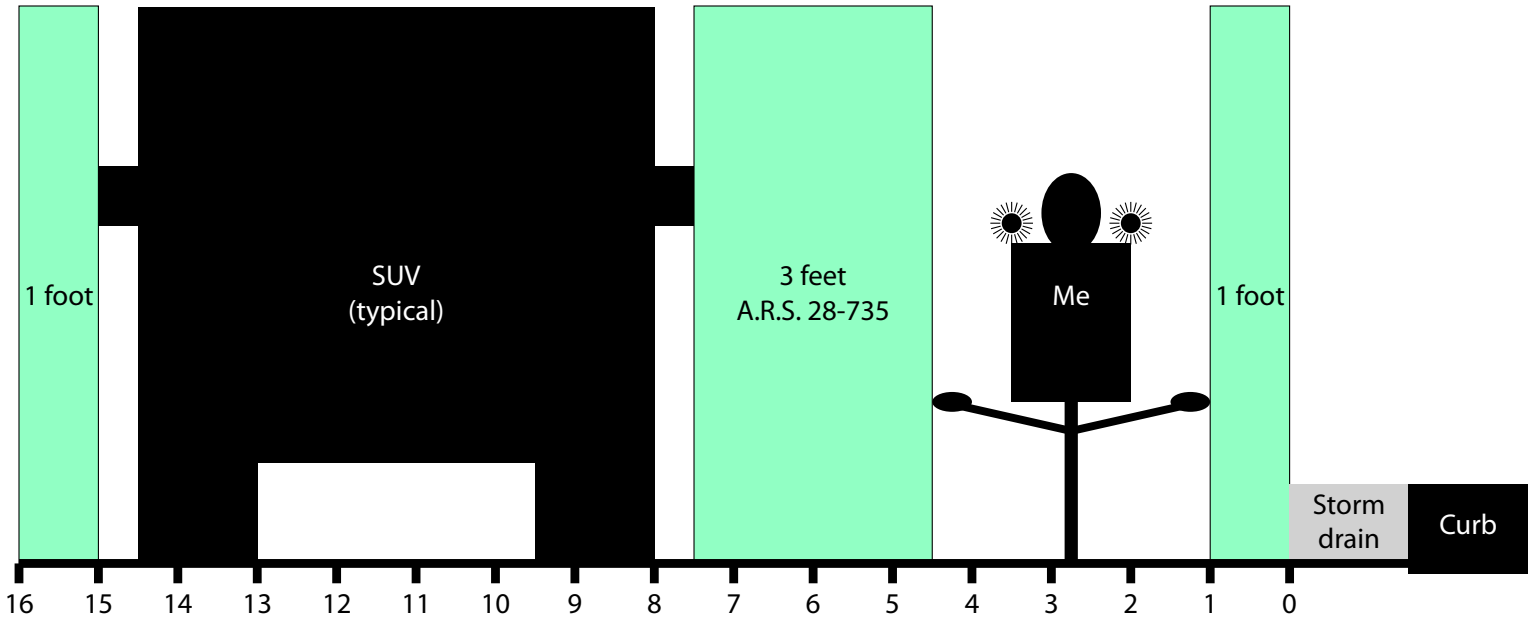

Minimum safe passing distance

Rural Road south of Apache Drive